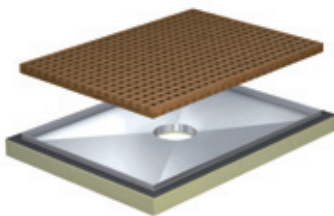

Bezeichnung	Artikel-Nr.	
Top section for designer grating square (optional for Showerboard drain)	620475	
Top section for designer grating round (optional for Showerboard drain)	620476	
Top section customisable surface, tileable, (optional for Showerboard drain)	620477	
Spacer for top sections (6 mm)	5141.30.15	
Showerboard drain horizontal outlet DN 50	620392	
Showerboard drain vertical outlet DN 50	620393	
Showerboard drain horizontal outlet DN 50	620394	

Order data – Walk-in without drain including wooden grate

Length	Article No.
700	9010.56.23
800	9010.56.24
900	9010.56.25
1000	9010.56.26
1200	9010.56.27

Order data – Walk-in with drain without grate

Length	Article No.
700	9010.56.28
800	9010.56.29
900	9010.56.30
1000	9010.56.31
1200	9010.56.32