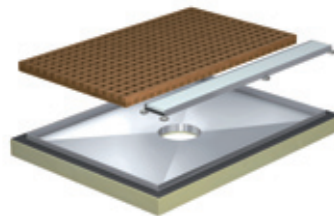

Bezeichnung	Artikel-Nr.	
Top section for designer grating square (optional for Showerboard drain)	620475	
Top section for designer grating round (optional for Showerboard drain)	620476	
Top section customisable surface, tileable, (optional for Showerboard drain)	620477	
Spacer for top sections (6 mm)	5141.30.15	
Showerboard drain horizontal outlet DN 50	620392	
Showerboard drain vertical outlet DN 50	620393	
Showerboard drain horizontal outlet DN 50	620394	

Order data – Walk-in without drain including wooden grate

Length	Article No.
700	9010.56.23
800	9010.56.24
900	9010.56.25
1000	9010.56.26
1200	9010.56.27

Order data – Walk-in with drain without grate

Length	Article No.
700	9010.56.28
800	9010.56.29
900	9010.56.30
1000	9010.56.31
1200	9010.56.32