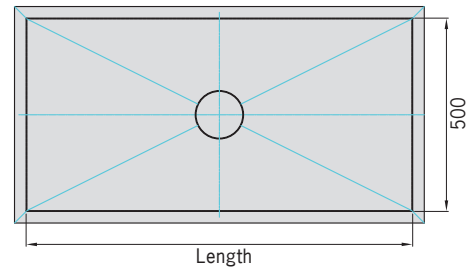

Order data – Walk-in with drain without grate

Length	Article No.
700	9010.56.28
800	9010.56.29
900	9010.56.30
1000	9010.56.31
1200	9010.56.32

Walk-in with wooden grate