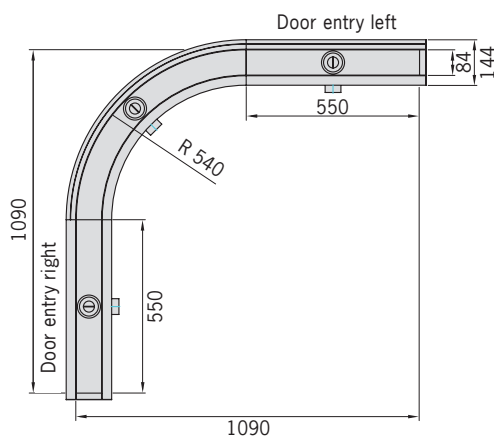

Order data – channels and designer gratings curved solution

Design	Entry left	Entry right
Flag	9010.55.06	9010.55.16
Tile (tileable, 10 mm)	9010.55.07	9010.55.17
Quadrato	9010.55.04	9010.55.14
Curl	9010.56.13	9010.59.13
Hawaii	9010.56.15	9010.59.15
Pixel	9010.56.17	9010.59.17