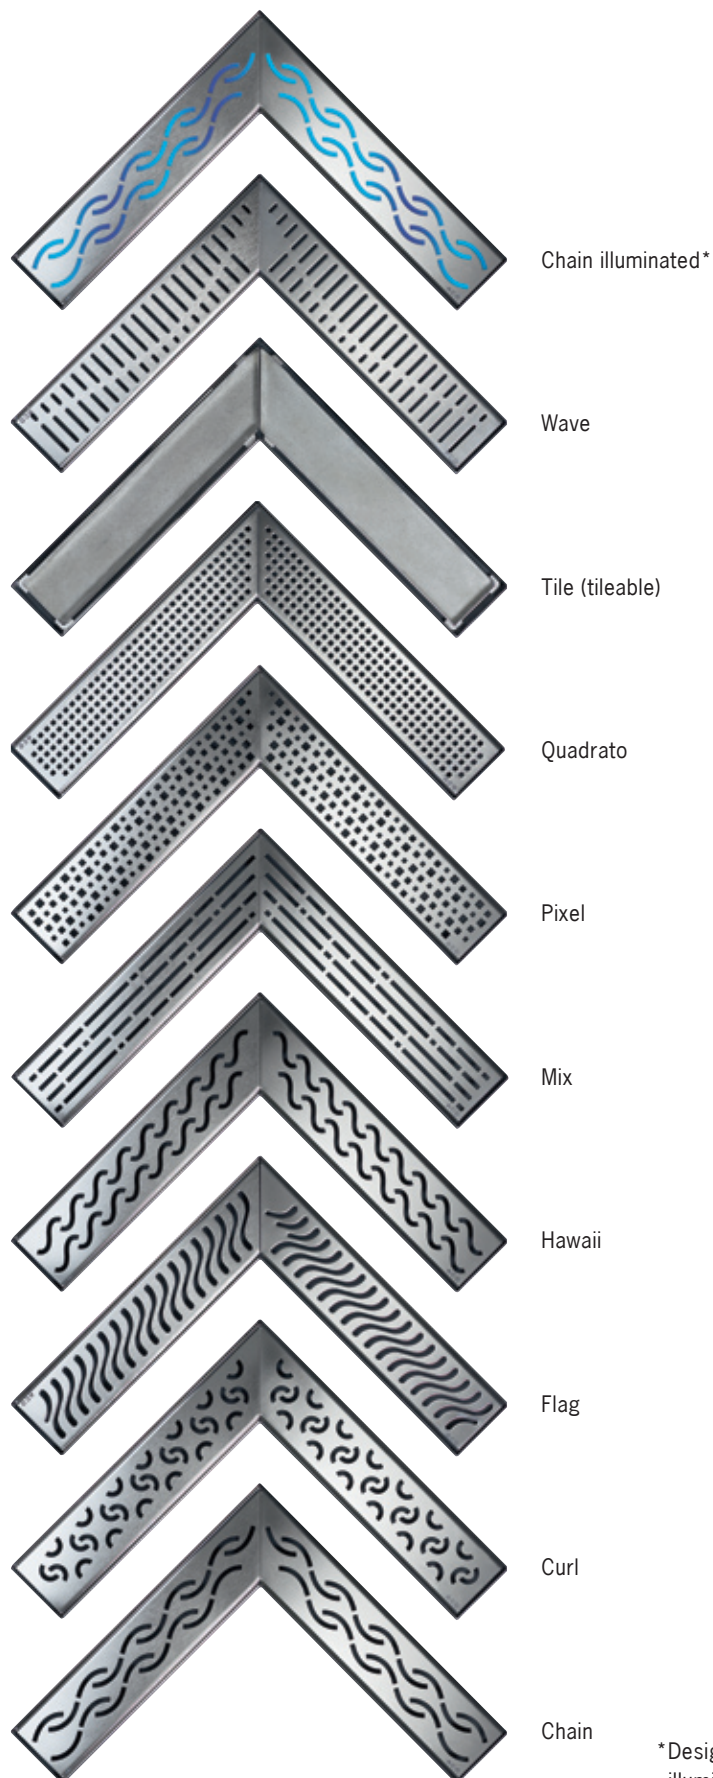

The straight ACO ShowerDrain sets a graphic accent wherever required: along a wall, parallel to the shower wall or within the room. The standard lengths of 600, 700, 800, 900, 1000 and 1200 mm, as well as customised lengths, give you the freedom to plan without having to make any compromises.

*Designer gratings for the curved models can be illuminated in blue, red, green and rainbow colours

Discreet corner solution

The corner solution of the ACO ShowerDrain provides you with an optically very discreet channel solution. The electropolished stainless steel gratings come in eight different designs, as well as a tile grating for customised design with tiles.

Designer gratings for the corner ACO ShowerDrain

*Designer gratings for the corner models can be illuminated in blue, red, green and rainbow colours

Exclusive entry

With the Walk-in solution, you set a high quality and unusual accent with top drainage functionality. The luxurious grate made of water-resistant oiled hardwood covers and electropolished stainless steel tray – with or without a drain – which collects the water droplets or splashes from the shower. Available in five standard sizes.