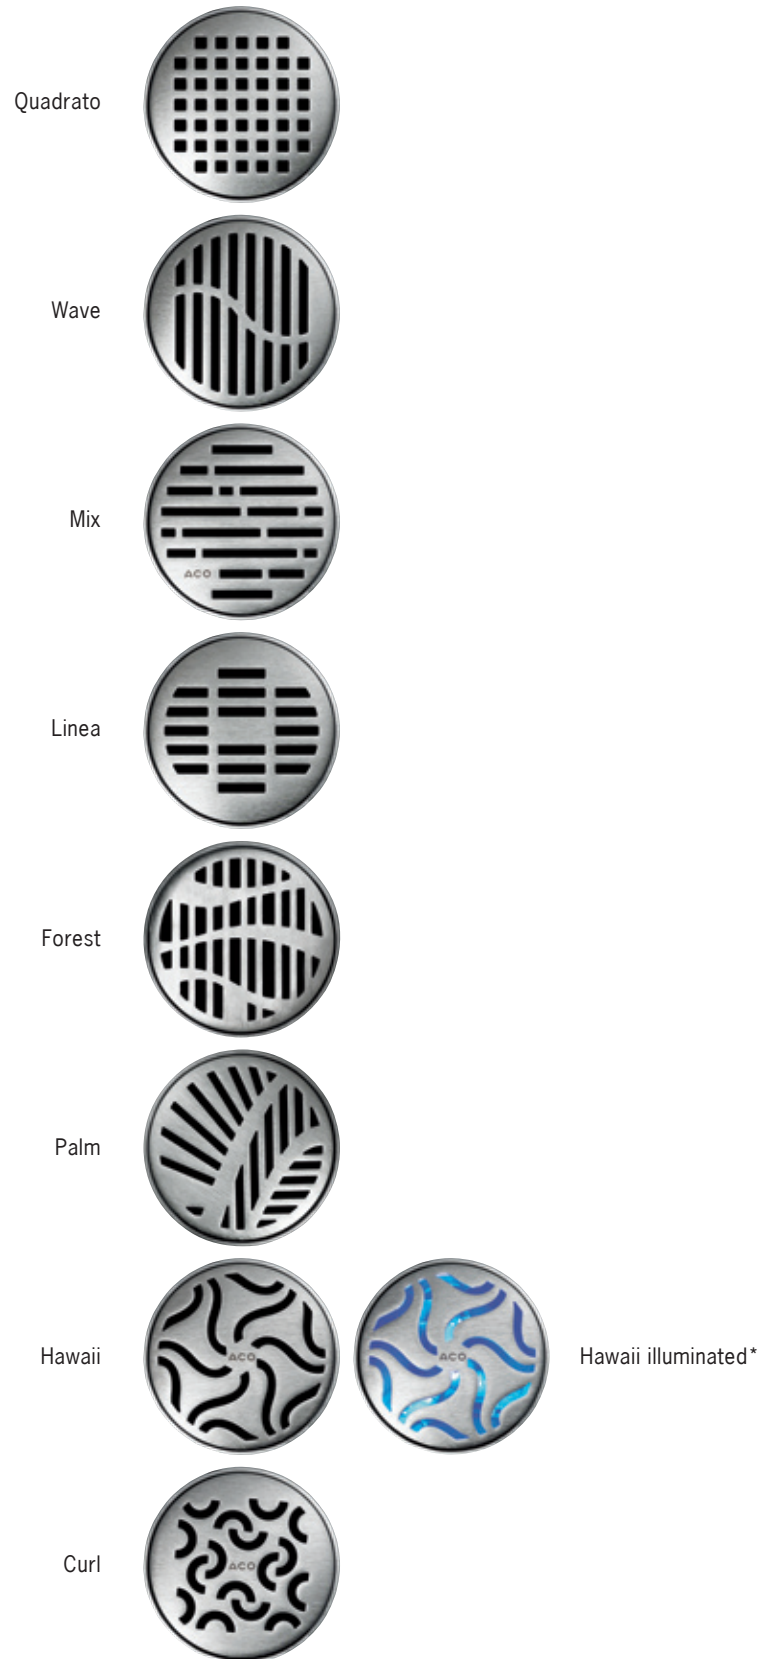

Forest

Curl

Mix illuminated*

Lockable versions are available for every square designer grating

*Designer gratings are illuminatable in red, blue, green and warm white

Designer gratings for bathroom drains

ACO