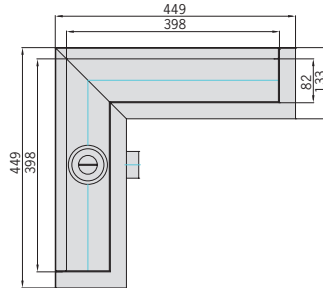

Technical overview

L = lip on left-hand side, R = lip on right-hand side, H = lip on rear

Order data – channels straight solution

Length	Lip	h = 105 mm	h = 79 mm
700	none	0153.73.36	0153.76.44
700	R	9010.55.18	9010.55.53
700	L	9010.55.23	9010.55.58
700	RL	9010.55.28	9010.55.63
700	H	9010.55.33	9010.55.68
700	HL	9010.55.38	9010.55.73
700	HR	9010.55.43	9010.55.78
700	HLR	9010.55.48	9010.55.83
800	none	0153.73.38	0153.76.45
800	R	9010.55.19	9010.55.54
800	L	9010.55.24	9010.55.59
800	RL	9010.55.29	9010.55.64
800	H	9010.55.34	9010.55.69
800	HL	9010.55.39	9010.55.74
800	HR	9010.55.44	9010.55.79
800	HLR	9010.55.49	9010.55.84
900	none	0153.73.39	0153.76.46
900	R	9010.55.20	9010.55.55
900	L	9010.55.25	9010.55.60
900	RL	9010.55.30	9010.55.65
900	H	9010.55.35	9010.55.70
900	HL	9010.55.40	9010.55.75
900	HR	9010.55.45	9010.55.80
900	HLR	9010.55.50	9010.55.85
1000	none	0153.73.40	0153.76.47
1000	R	9010.55.21	9010.55.56
1000	L	9010.55.26	9010.55.61
1000	RL	9010.55.31	9010.55.66
1000	H	9010.55.36	9010.55.71
1000	HL	9010.55.41	9010.55.76
1000	HR	9010.55.46	9010.55.81
1000	HLR	9010.55.51	9010.55.86
1200	none	0153.73.41	0153.76.48
1200	R	9010.55.22	9010.55.57
1200	L	9010.55.27	9010.55.62
1200	RL	9010.55.32	9010.55.67
1200	H	9010.55.37	9010.55.72
1200	HL	9010.55.42	9010.55.77
1200	HR	9010.55.47	9010.55.82
1200	HLR	9010.55.52	9010.55.87

Order data – channel corner solution

Length	Article No.
398 x 398	0153.97.29

Order data – Designer gratings

Design	Article No.
Wave	0153.97.07
Flag	0153.97.03
Tile (tileable, 10 mm)	0153.97.28
Quadrato	0153.97.02
Curl	9010.56.18
Chain	9010.56.19
Hawaii	9010.56.20
Mix	9010.56.21
Pixel	9010.56.22