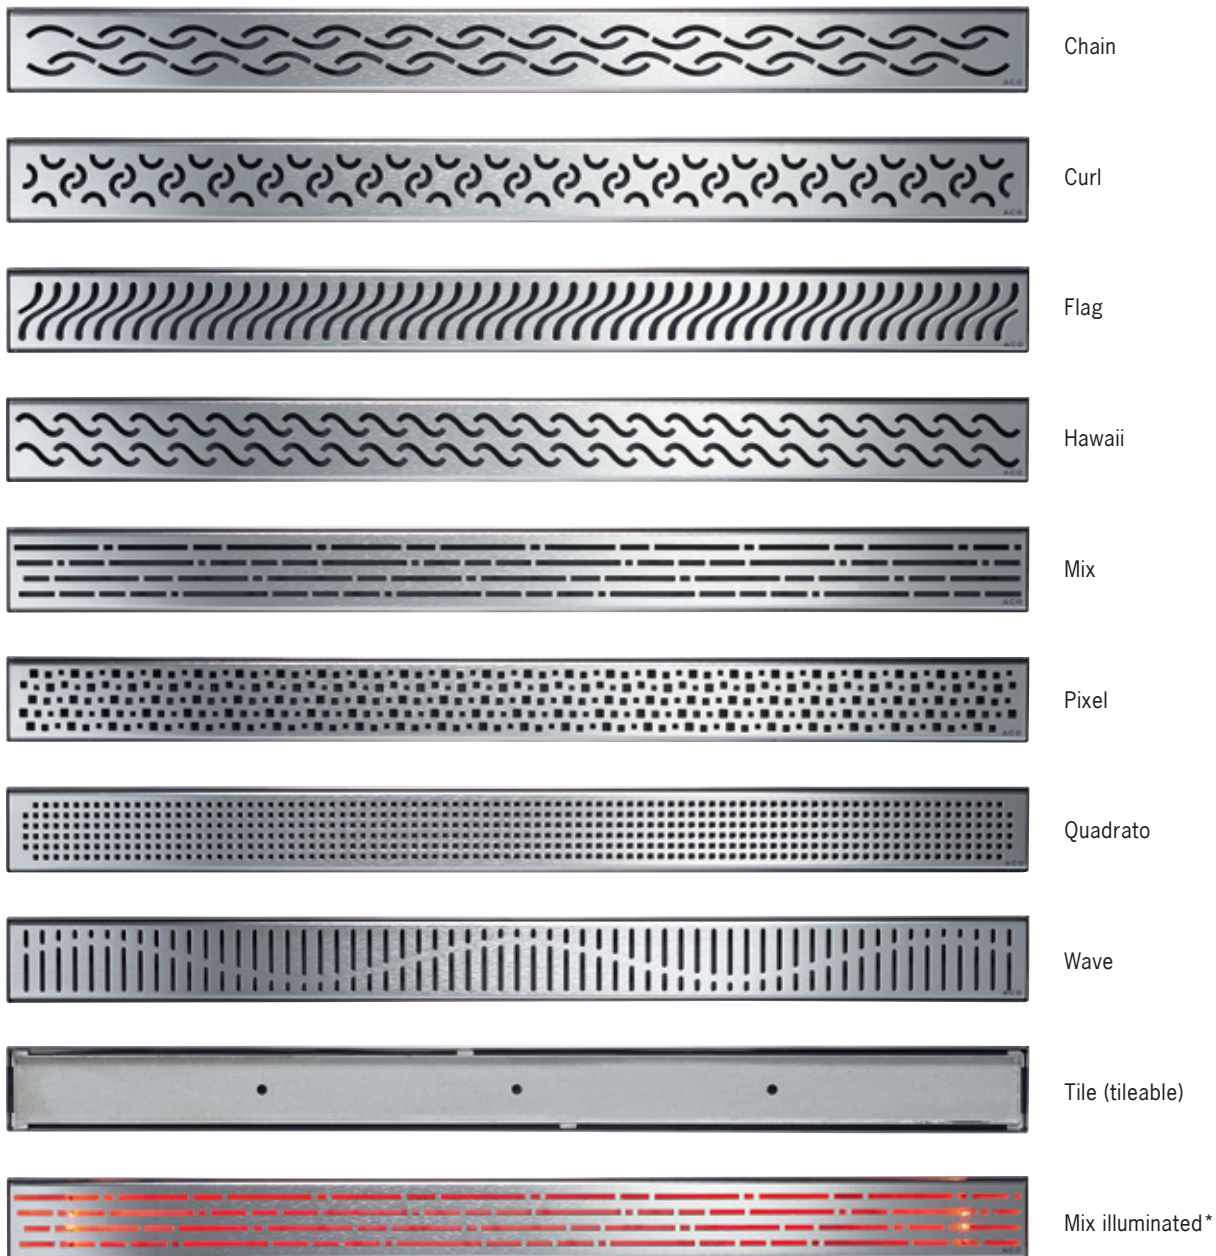

Designer gratings for straight ACO ShowerDrains

*Stainless steel designer gratings can be illuminated in blue, red, green and rainbow colours