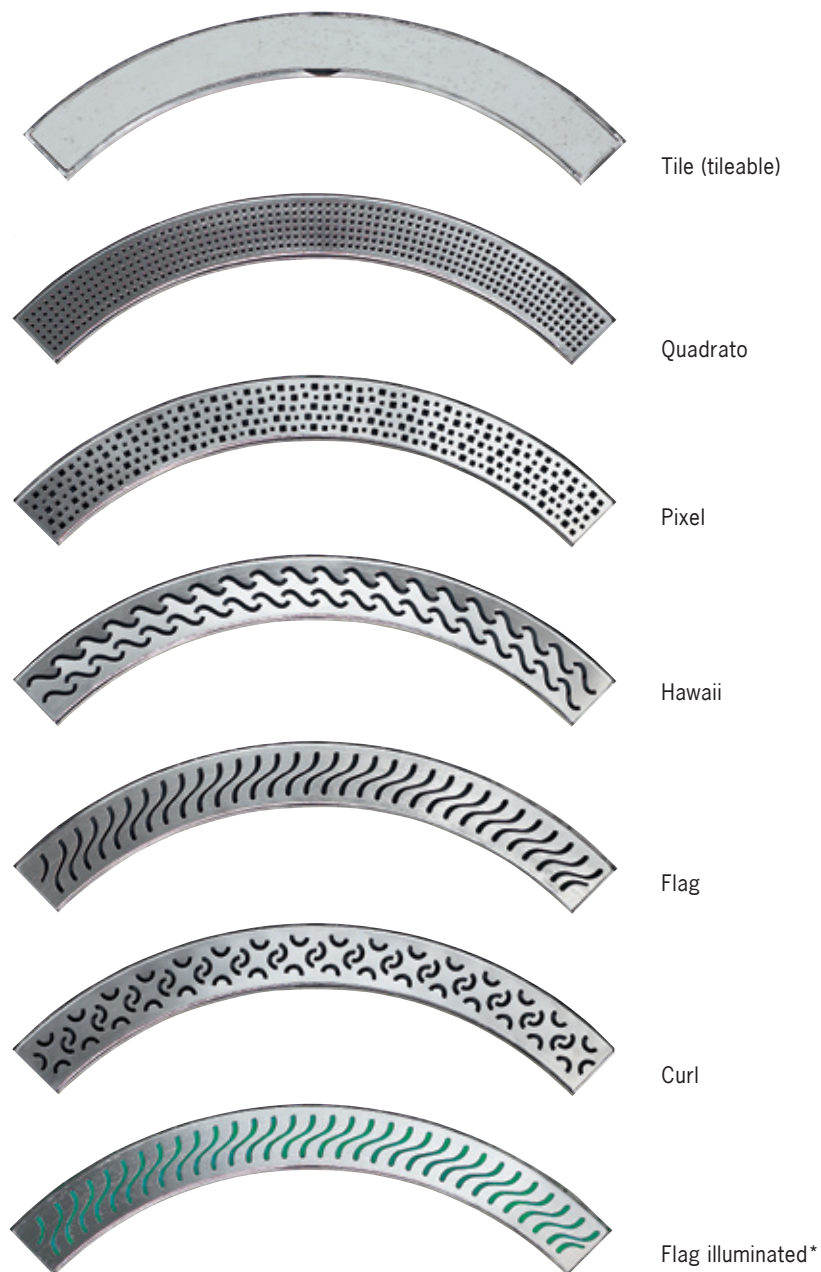

Designer gratings for the curved ACO ShowerDrain

*Designer gratings for the curved models can be illuminated in blue, red, green and rainbow colours