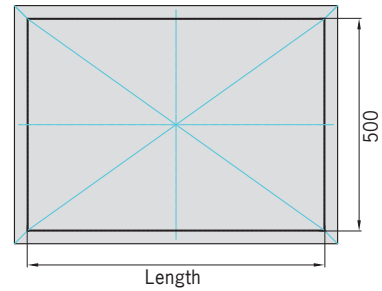

Order data – Walk-in without drain including wooden grate

Length	Article No.
700	9010.56.23
800	9010.56.24
900	9010.56.25
1000	9010.56.26
1200	9010.56.27